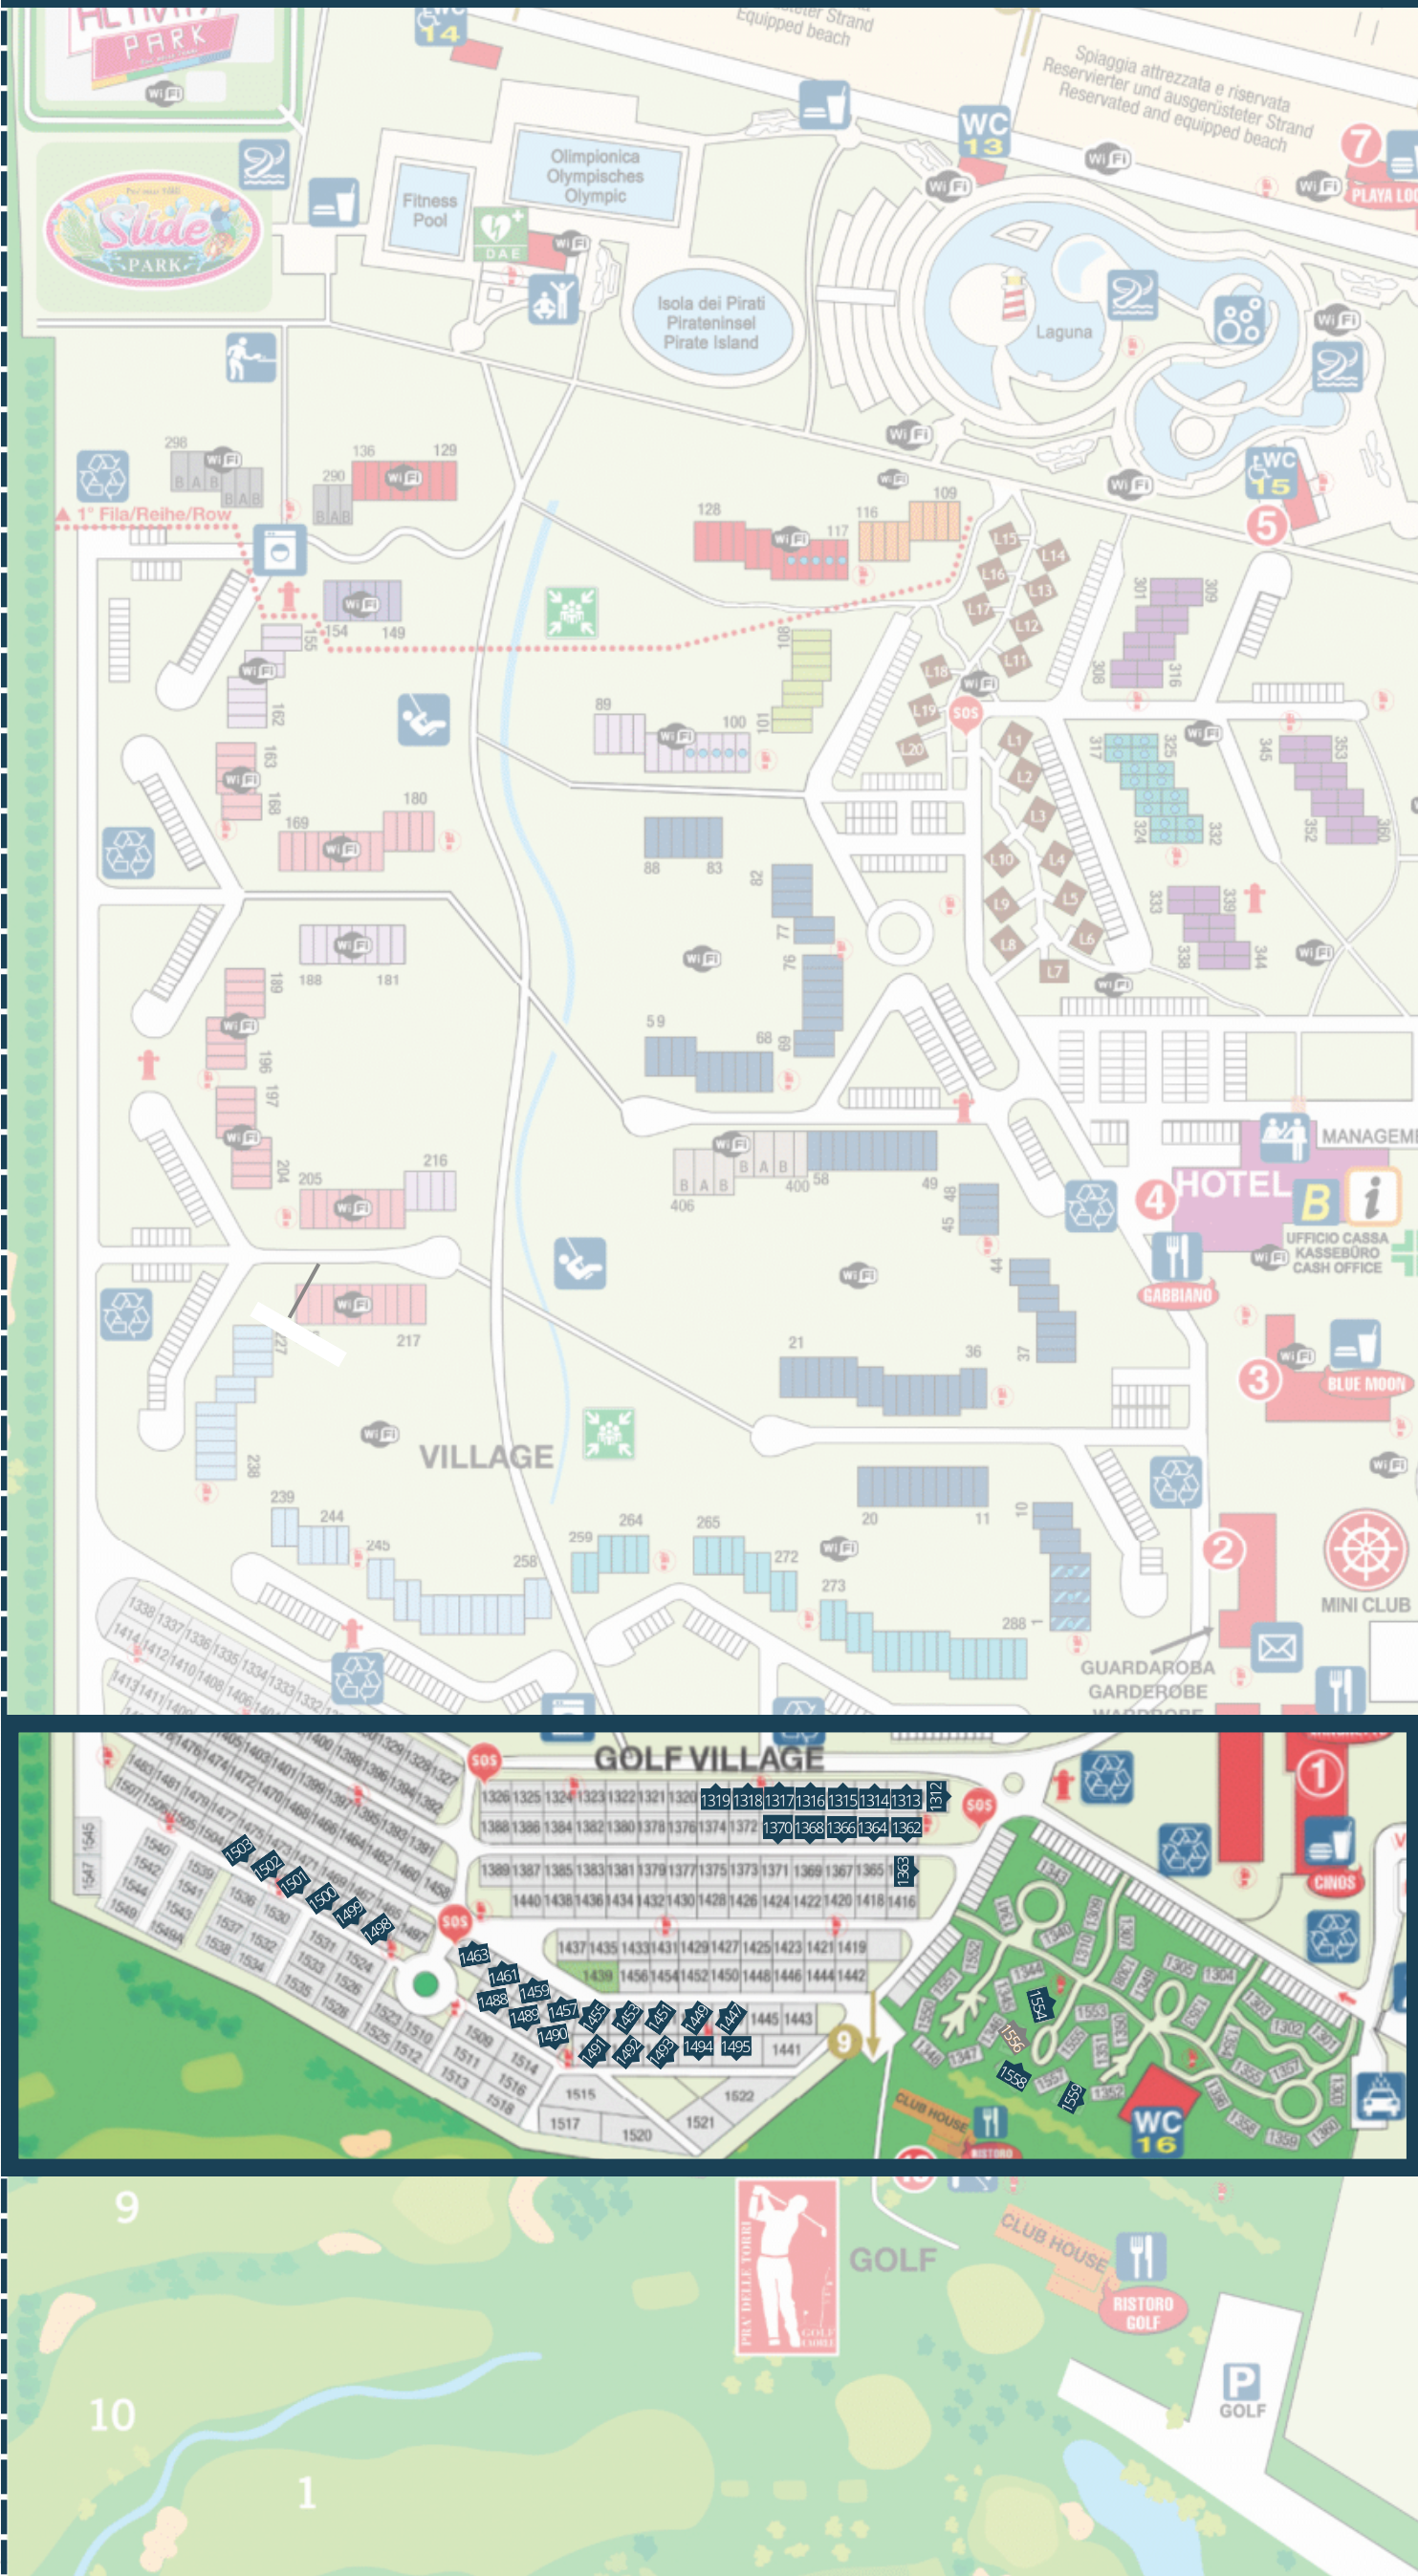

# Village

Village

Camping

- Hu Stay Smart Plus
- Hu Stay Excellence
- Hu Stay Premium L
- San Marco, Vivaldi & Rialto

**Index**

	Servizi igienici Waschanlagen Sanitary blocks		Distributore d'acqua potabile Trinkwasserspender Drinking water dispenser
	Servizi igienici per disabili Waschanlagen für Behinderte Sanitary blocks for disabled		Ristorazione Gastäfte Restaurants
	Teatro Theater Theatre		Snack Bar Food Truck
	Fantasy World Mini-Kart		Noleggio cicli Fahrradverleih Bicycles hire
	Idromassaggio Unterwassermassage Pool with Jacuzzi		Beach Volley
	Cassetta postale Briefkasten Mail-Box		Golf Club
	Guardiano notturno Nachtwächter Nightwatchman		Camper Service
	Bancomat		Autolavaggio Nachtwascher Car wash
	Raccolta differenziata Getrennte Müllsammlung Separated refuse collection		Ufficio Informazioni Informations Büro Information Office
	Lavanderia Wäscherei Laundry		Ricarica auto elettrica Ladestation für Elektroautos Charging electric car
	Reception Rezeption 7.00-23.00		Centro Sportivo Sportanlagen Sport Center
	Giochi per bambini Kinderspielplatz Children's games		Slide Park Scivoli acquatici Wasserrutschen Water slides
	Ping Pong		Activity Park: Scalagpark, Parkour, Slackline Bouldering, Panna Football Fono, Chillhouse
	Sport acquatici Watersports Wassersport	<b>EMERGENCY +39 0421 1631322</b>	
	Ufficio Animazione Animationsbüro Animation Office		Medico Arzt Doctor
	Fermata Autobus Bus Stop Biglietti / Bus Tickets		Defibrillatore Defibrillator
	Treno per bambini Kinderzug Children's train		Naspi Fire hose Löschschlauch
	Palestra attrezzata Fitness Center		Idranti Hydrant
	Percorso di uscita Notausgang Exit direction		Estintore portatile Feuerlöscher Extinguisher
	SOS Chiamata Notruf Call		